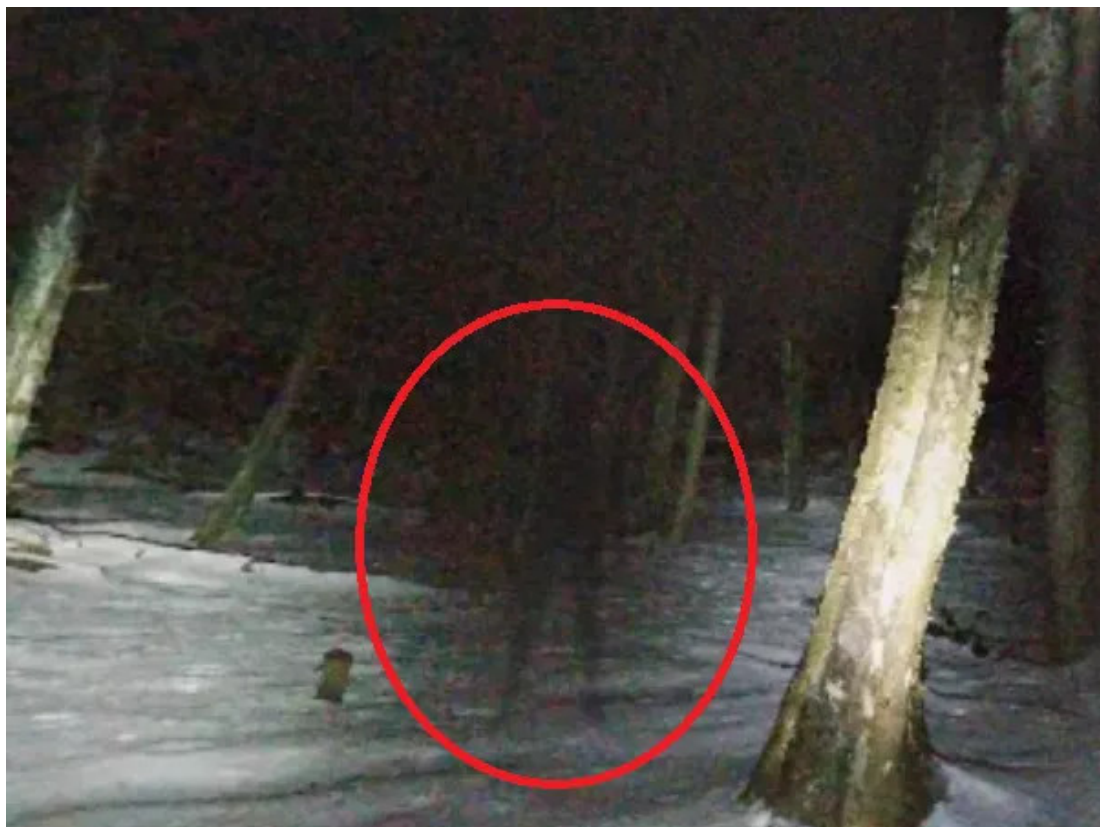

A mysterious dark shadow in Sherbrooke

This **mysterious black and ghostly shadow** was spotted in the Jacques-Cartier district of Sherbrooke, Canada. Is it a ghost haunting this forest? This photo was visible on Google Maps ($45^{\circ}25'56.0''\text{N}$ $71^{\circ}55'52.2''\text{W}$).