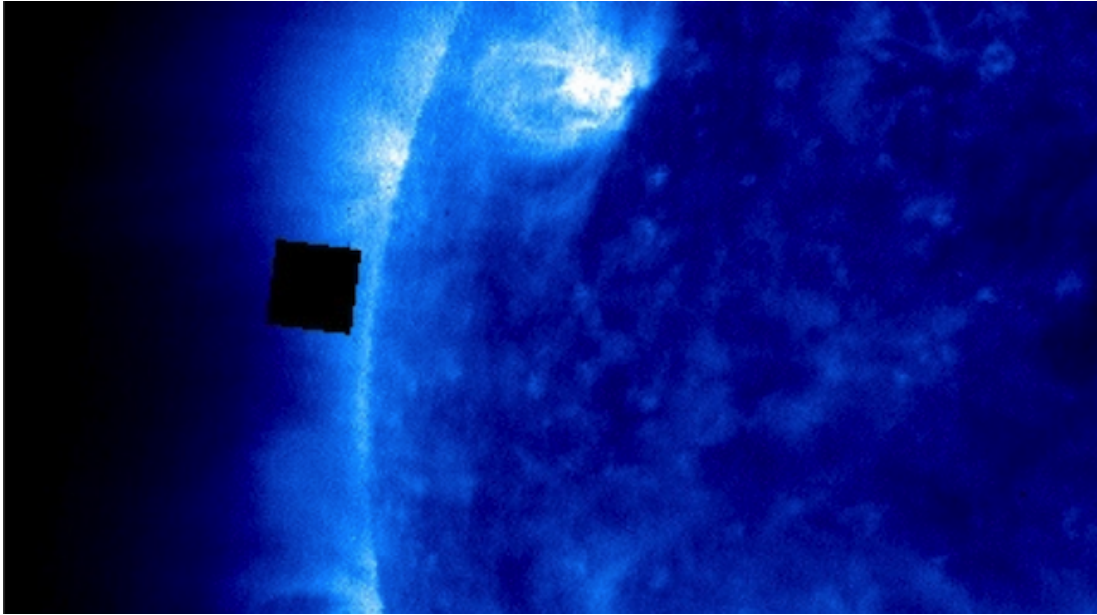

A black cubic UFO photographed near the sun

A **huge and mysterious black cube** has been discovered near our sun. This UFO has been photographed several times by NASA. What is it about?

This mysterious craft was photographed on December 18, 2021 by SoHO, a space solar observatory placed in orbit around the sun and launched on December 2, 1995.

Ufologist Scott C. Waring explains on his blog:

“Today I was looking over photos from NASA sun images when I noticed a dark cube. The cube has been seen many times over the years and I do think this is an alien ship in the shape of a cube. The craft is big, larger than earth itself. It is frequently seen around the sun and then leaves. It looks like the cube is sucking up rare solar material only found around a sun itself. The energy particles it collects are probably used to run and create alien technology. There are many undiscovered particles in the universe that humanity has yet to discover. One day, we may have to compete with these aliens for mining our sun for the rare particles. I wonder...how thats going to effect human/alien relations in the future?”