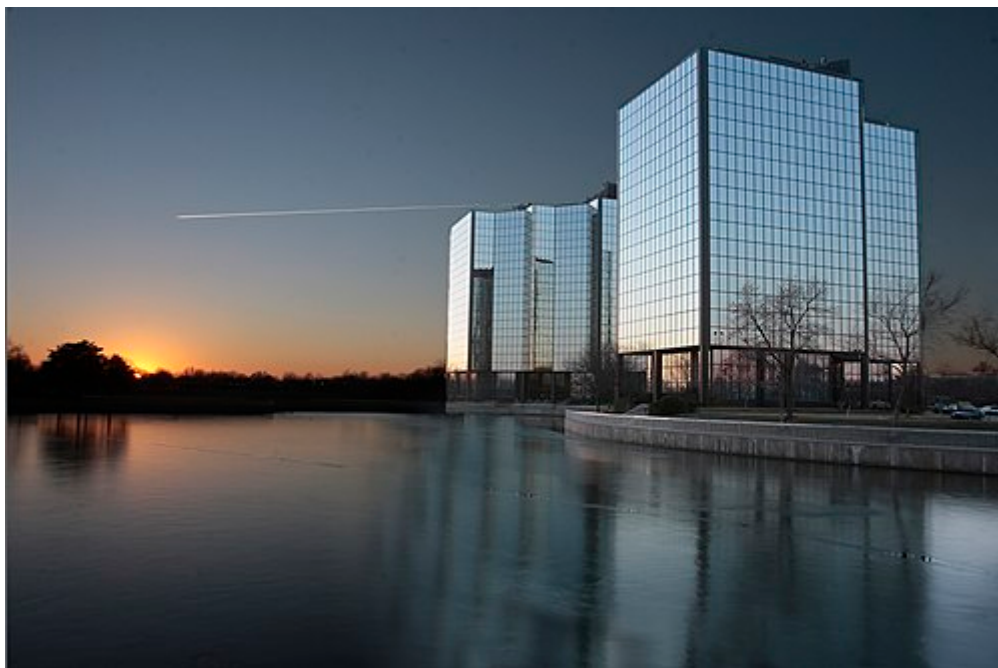

Metallic, oval UFO sighted in Overland Park, Kansas

On August 24, 2024, a 74-year-old civil engineer reported a **strange sighting** in the skies over Overland Park, Kansas. This account, shared on the National UFO Reporting Center (NUFORC) website, provides a detailed description of a brief but puzzling experience that occurred around 5:30 PM, although the exact time remains uncertain.

While sitting on his back porch, the witness observed an unusual flying object moving at a low altitude. The object was first seen approaching from the south-southwest, heading towards the north-northwest. It passed through the witness's field of view in about 10 to 12 seconds before disappearing behind some trees. The estimated speed of the object ranged between 200 and 300 miles per hour (approximately 320 to 480 km/h), though the witness noted that determining its exact speed was difficult.

The object, described as oval-shaped and approximately 20 feet (about 6 meters) in diameter, appeared to consist of two ovals or egg shapes attached together but offset. Initially, the object seemed dark, but as it moved and the sun illuminated its rear side, it took on a metallic silver appearance. The witness observed no wings or exhaust trail, and although he was wearing noise-cancelling headphones, he suspected that the object made no sound.